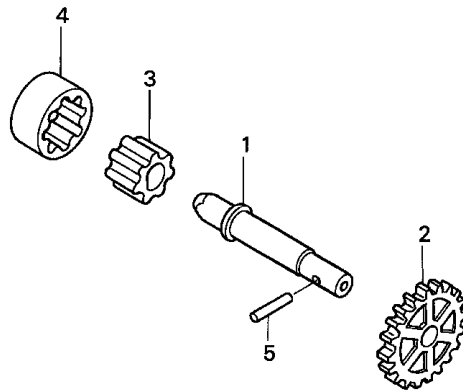

Block E-8 OIL PUMP

KRN4-E0800

Refnr	Part Number	Part Description	Unit Qty	Repair Qty	Price SEK (excl. VAT)
1	15111-KRN-670	SHAFT, OIL PUMP	001	0,00	210,53
2	15133-KRN-670	GEAR, OIL PUMP DRIVEN (18T)	001	0,00	239,40
3	15331-324-000	ROTOR, OIL PUMP INNER	001	0,00	68,28
4	15332-324-000	ROTOR, OIL PUMP OUTER	001	0,00	89,01
5	96220-30178-	ROLLER, 3X17.8	001	0,00	5,35