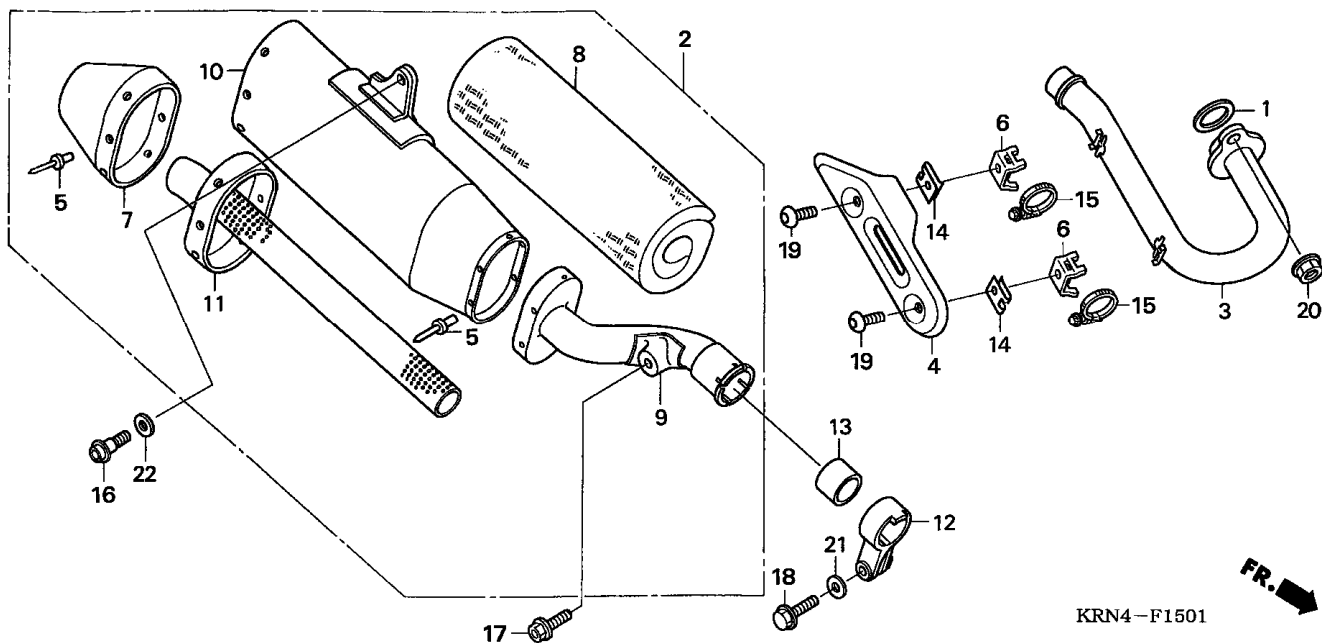

Block F-15-1 EXHAUST MUFFLER (CRF250R5)

Refnr	Part Number	Part Description	Unit Qty	Repair Qty	Price SEK (excl. VAT)
1	18291-MM5-860	GASKET, EX. PIPE	001	0,00	19,99
2	18310-KRN-730	MUFFLER COMP. (98DB)	001	0,00	7 935,82
3	18320-KRN-730	PIPE COMP., EX. (98DB)	001	0,00	2 066,33
4	18323-KRN-000	PROTECTOR, EX. PIPE	001	0,00	365,12
5	18324-MEB-670	RIVET, BLIND, 4.8	012	0,00	9,23
6	18327-KRN-730	STAY, EX. PIPE PROTECTOR	002	0,00	0,00
7	18332-KRN-730	COVER, END (98DB)	001	0,00	0,00
8	18336-KRN-730	WOOL COMP., GLASS	001	0,00	684,12
9	18350-KRN-730	MUFFLER COMP., FR. (98DB)	001	0,00	0,00
10	18351-KRN-730	BODY COMP., MUFFLER (98DB)	001	0,00	0,00
11	18352-KRN-000	MUFFLER COMP., RR. (98DB)	001	0,00	2 052,42
12	18374-MG7-701	BAND, L. MUFFLER	001	0,00	153,31
13	18392-MK4-000	PACKING, MUFFLER	001	0,00	55,03
14	19508-KA3-710	NUT, SPRING, 6MM	002	0,00	23,27
15	19509-MM5-003	CLAMPER, RADIATOR HOSE	002	0,00	32,59
16	90101-KZ3-J50	BOLT, FLANGE, 8X24	001	0,00	27,59
17	90123-KZ4-J40	BOLT, FLANGE, 8X18	001	0,00	33,22
18	90124-KZ4-J40	BOLT, FLANGE, 8X35	001	0,00	37,54
19	90170-MEB-670	BOLT, SPECIAL, 6MM	002	0,00	21,22
20	94050-08000-	NUT, FLANGE, 8MM	002	0,00	6,82
21	94102-08800-	WASHER, PLAIN, 8MM	001	0,00	3,58
22	94103-08000-	WASHER, PLAIN, 8MM	001	0,00	2,40